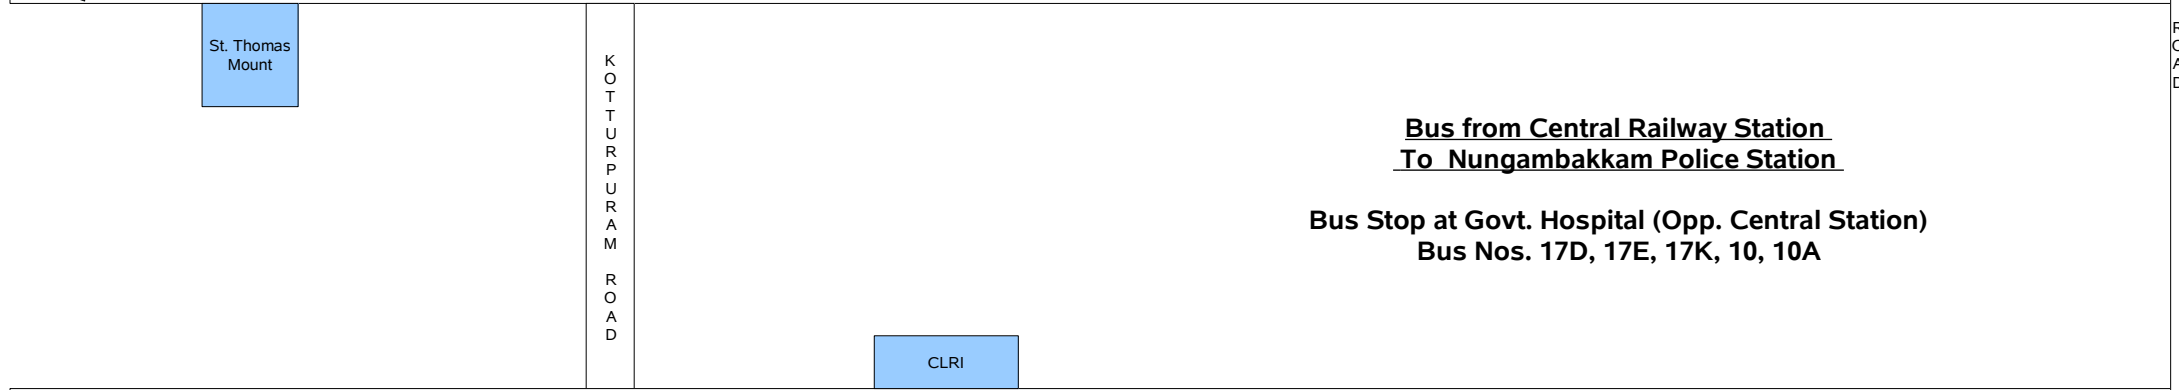

To Air Port

Mount Rd

Gemini Bridge

Mount Road – Anna Salai

**Bus from Central Railway Station
To Nungambakkam Police Station**

**Bus Stop at Govt. Hospital (Opp. Central Station)
Bus Nos. 17D, 17E, 17K, 10, 10A**

Raj Bhavan -

Adyar Road